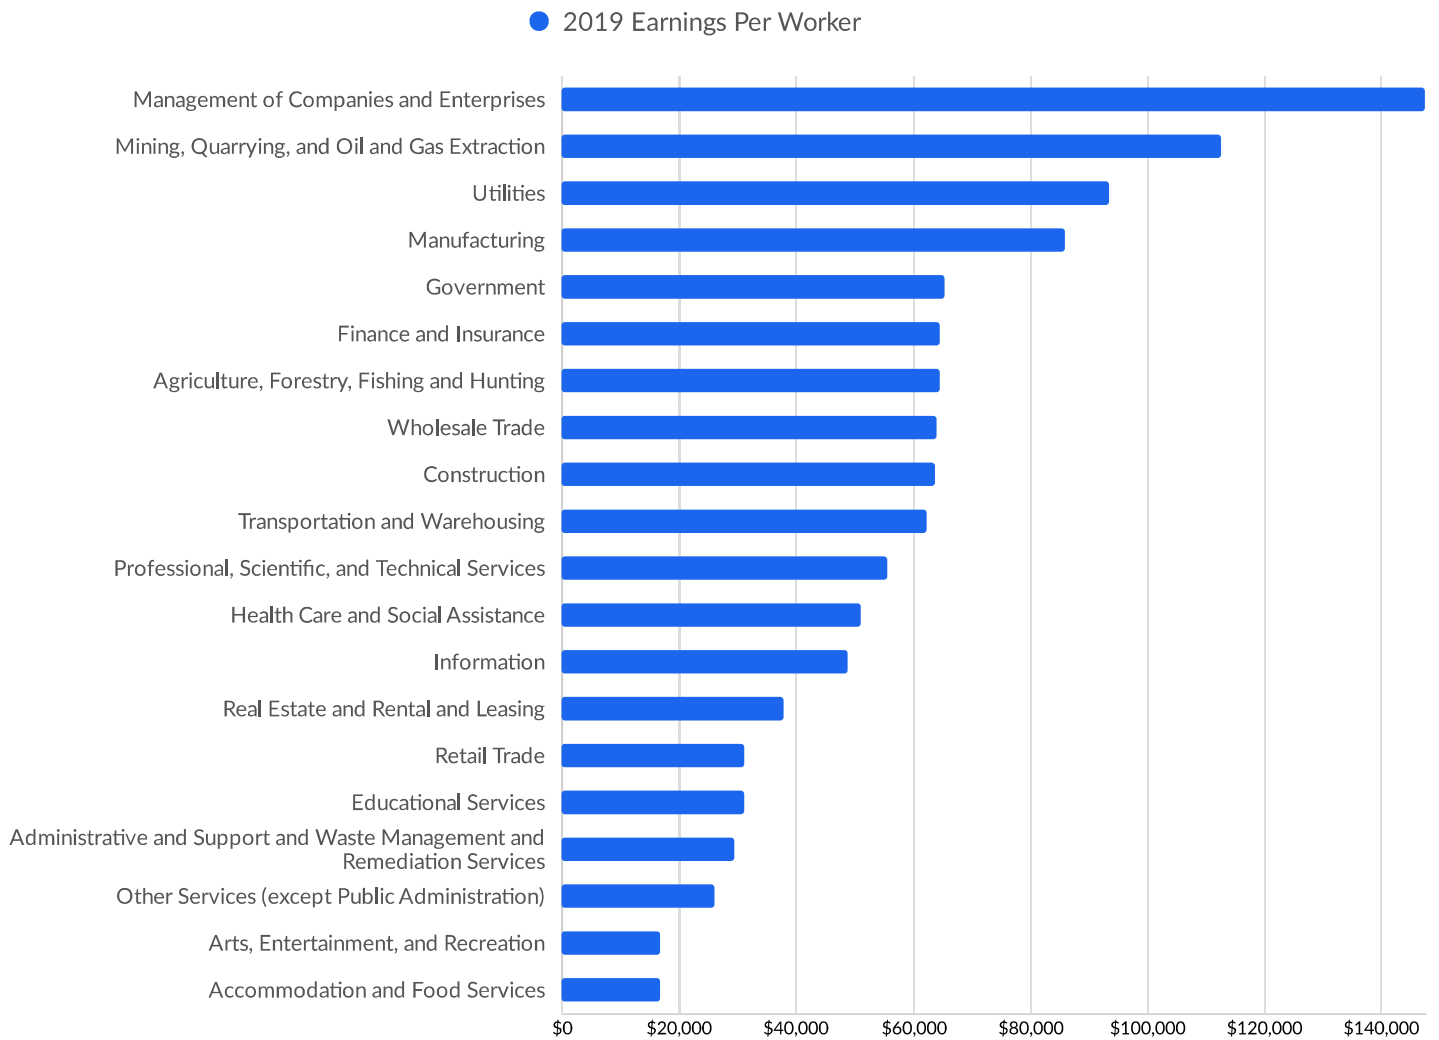

22 Illinois ZIPs

STREATOR, ILLINOIS

Grundy Livingston Kankakee Workforce Board

187 S. Schuyler Avenue
Suite 560
Kankakee, Illinois 60901

Industry Characteristics

Largest Industries

Top Growing Industries

Top Industry Earnings

Workforce Characteristics

Largest Occupations

Top Occupation Earnings