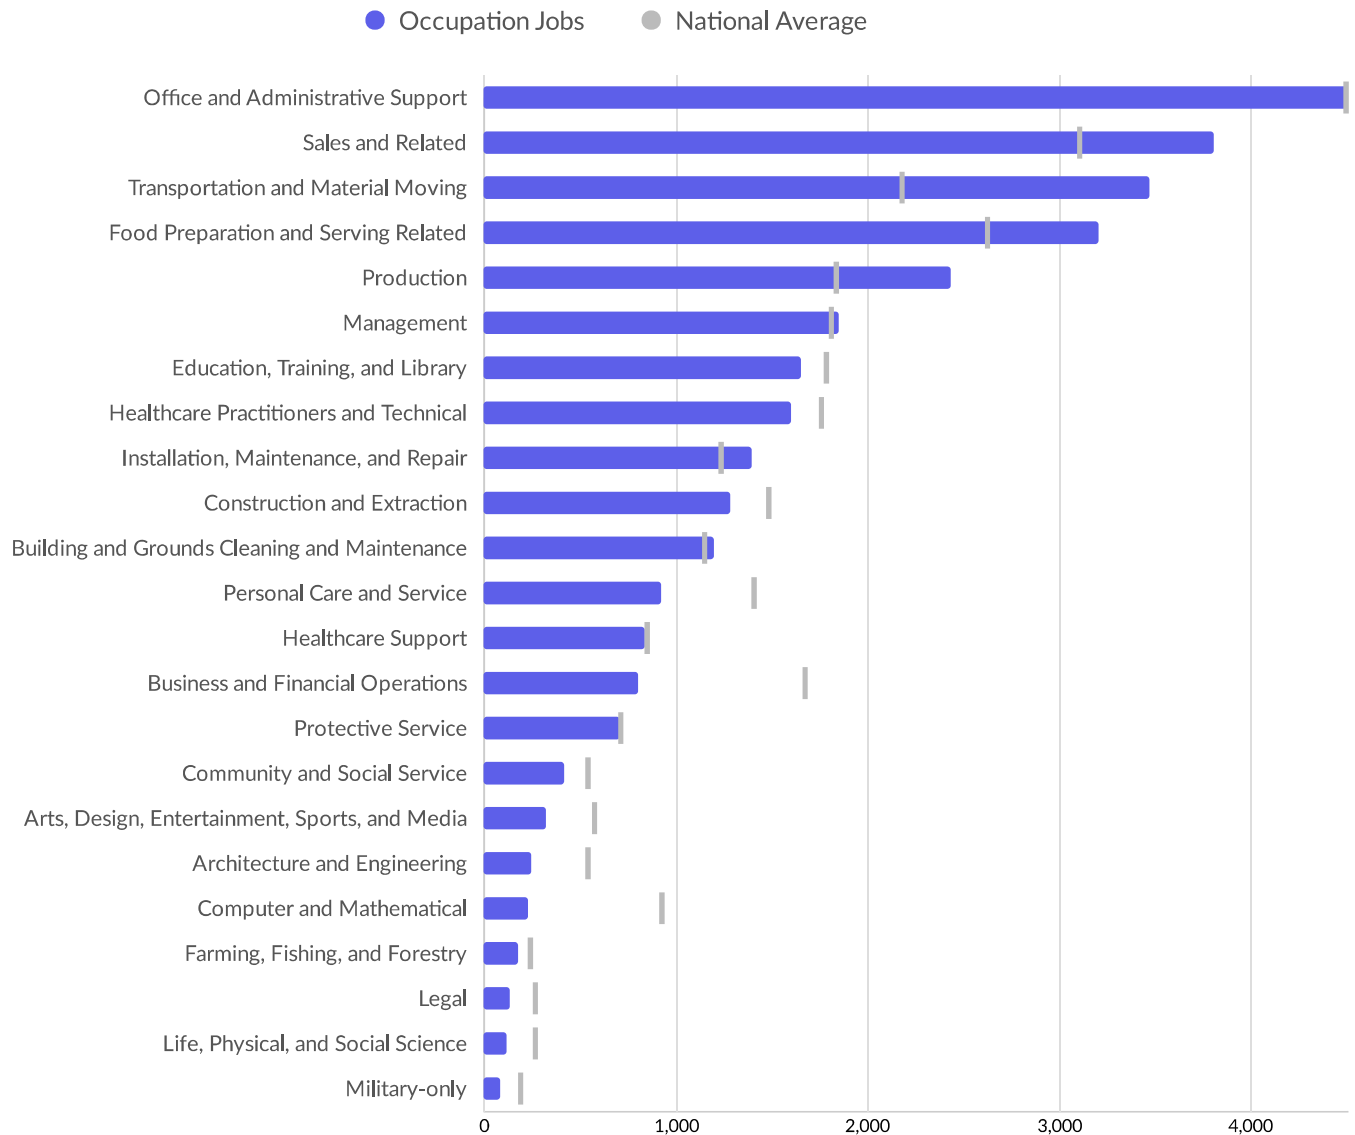

22 Illinois ZIPs

STREATOR, ILLINOIS

Grundy Livingston Kankakee Workforce Board

187 S. Schuyler Avenue
Suite 560
Kankakee, Illinois 60901

Industry Characteristics

Largest Industries

Top Growing Industries

Top Industry Earnings

Workforce Characteristics

Largest Occupations

Top Occupation Earnings