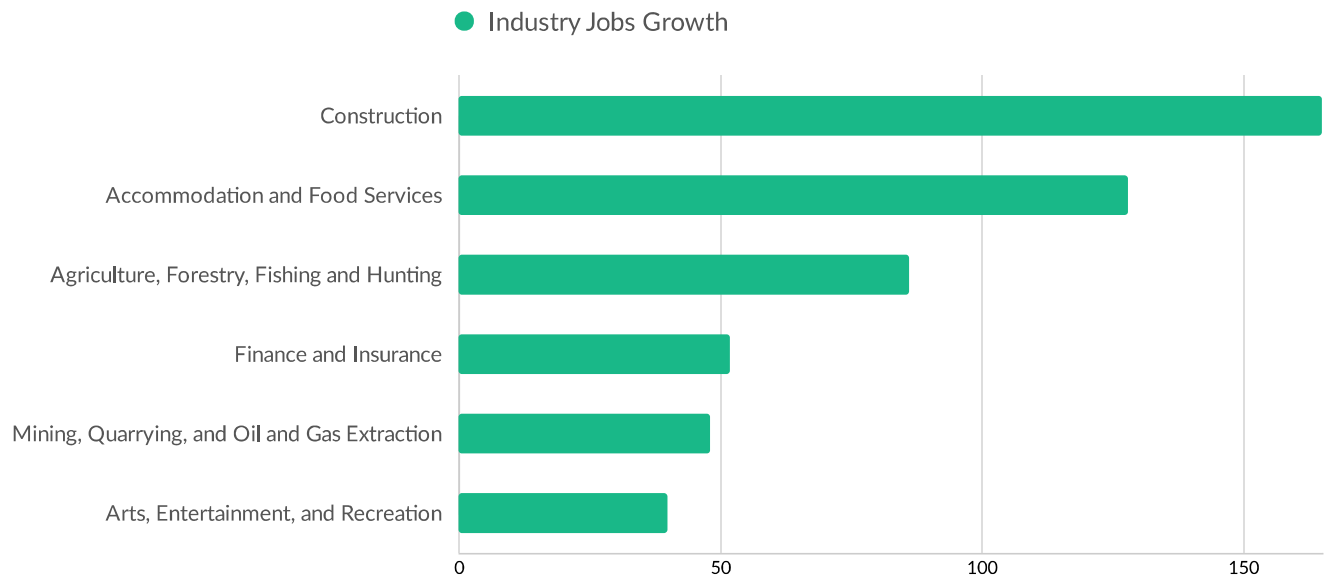

22 Illinois ZIPs

STREATOR, ILLINOIS

Grundy Livingston Kankakee Workforce Board

187 S. Schuyler Avenue
Suite 560
Kankakee, Illinois 60901

Industry Characteristics

Largest Industries

Top Growing Industries

Top Industry Earnings

Workforce Characteristics

Largest Occupations

Top Occupation Earnings