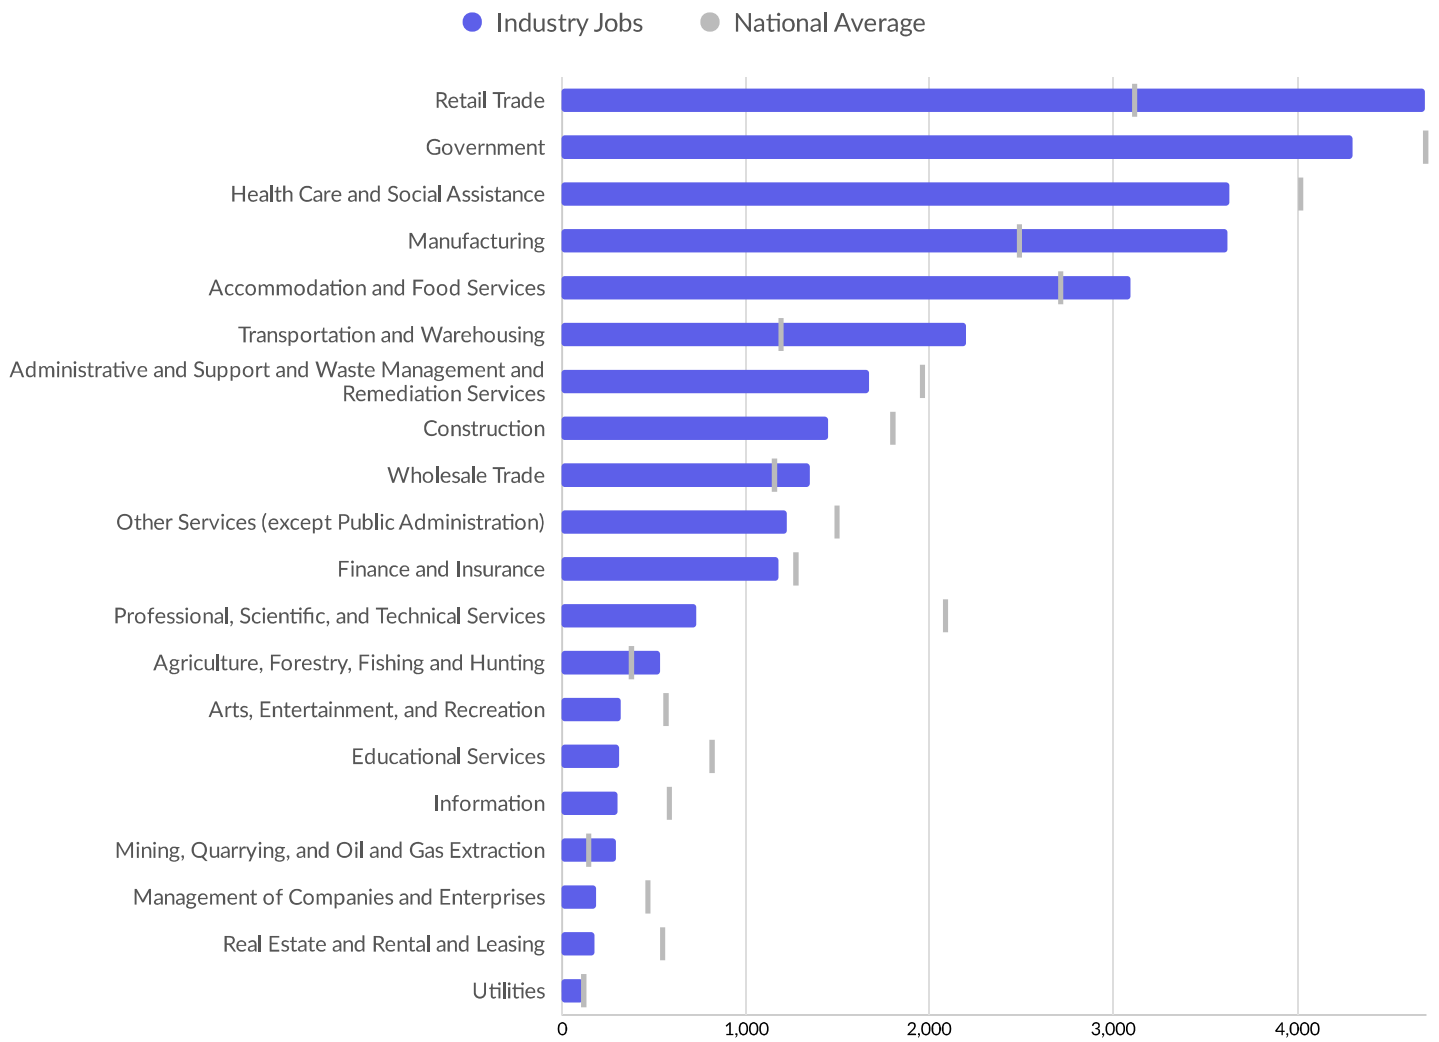

22 Illinois ZIPs

STREATOR, ILLINOIS

Grundy Livingston Kankakee Workforce Board

187 S. Schuyler Avenue
Suite 560
Kankakee, Illinois 60901

Industry Characteristics

Largest Industries

Top Growing Industries

Top Industry Earnings

Workforce Characteristics

Largest Occupations

Top Occupation Earnings