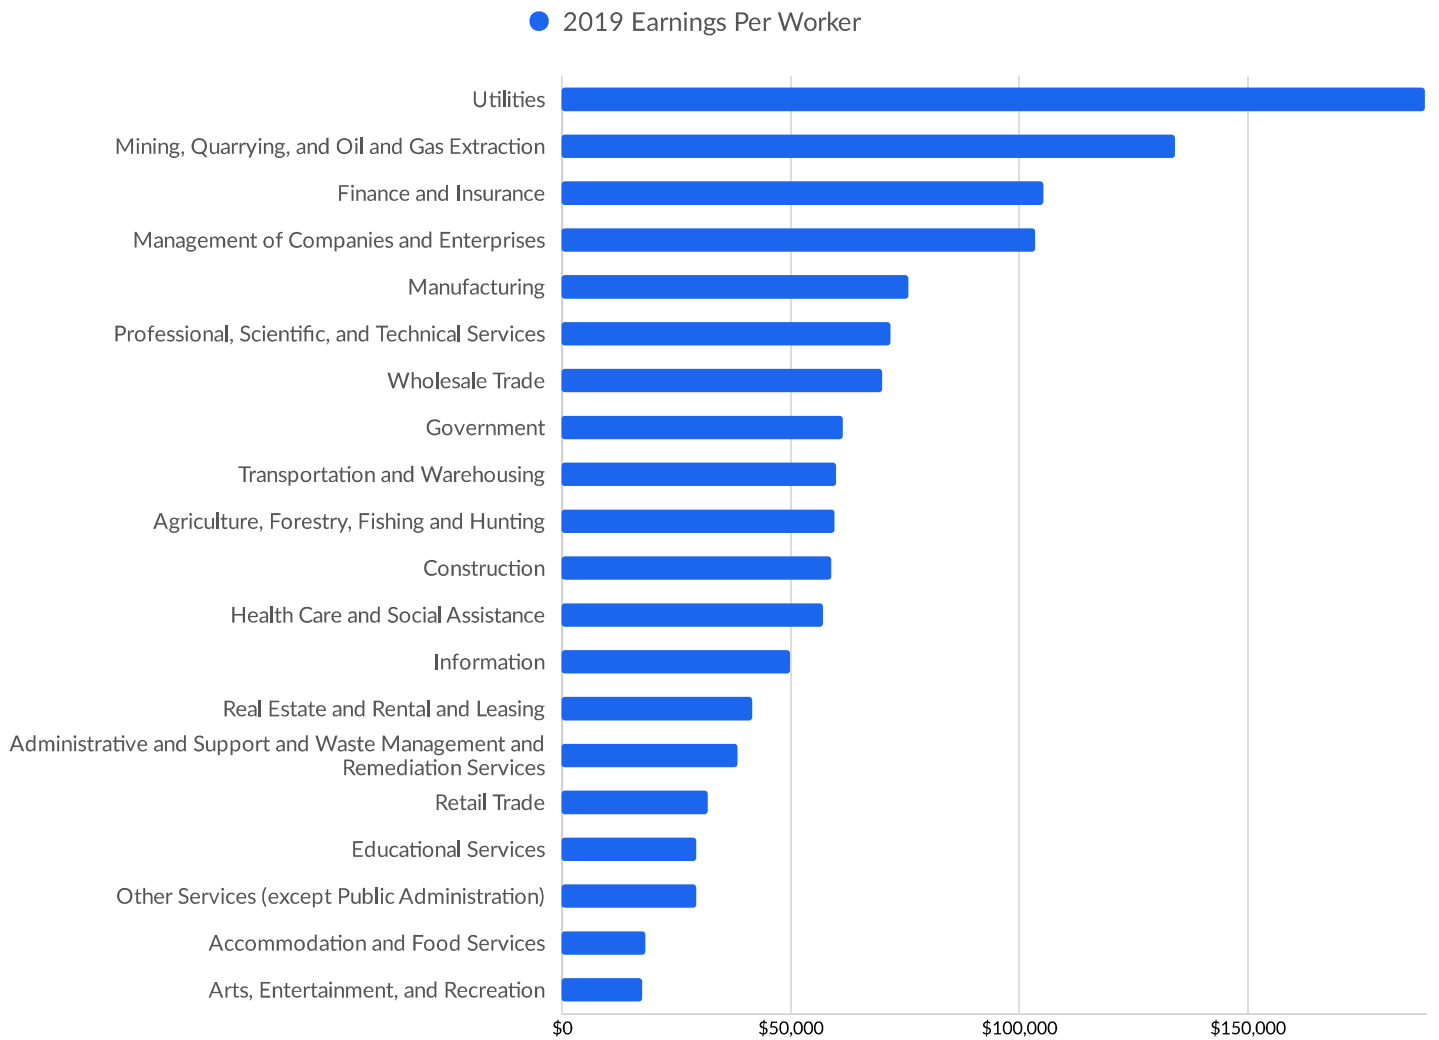

31 Illinois ZIPs

PONTIAC, ILLINOIS

Grundy Livingston Kankakee Workforce Board

187 S. Schuyler Avenue
Suite 560
Kankakee, Illinois 60901

Industry Characteristics

Largest Industries

Top Growing Industries

Top Industry Earnings

Workforce Characteristics

Largest Occupations

Top Occupation Earnings