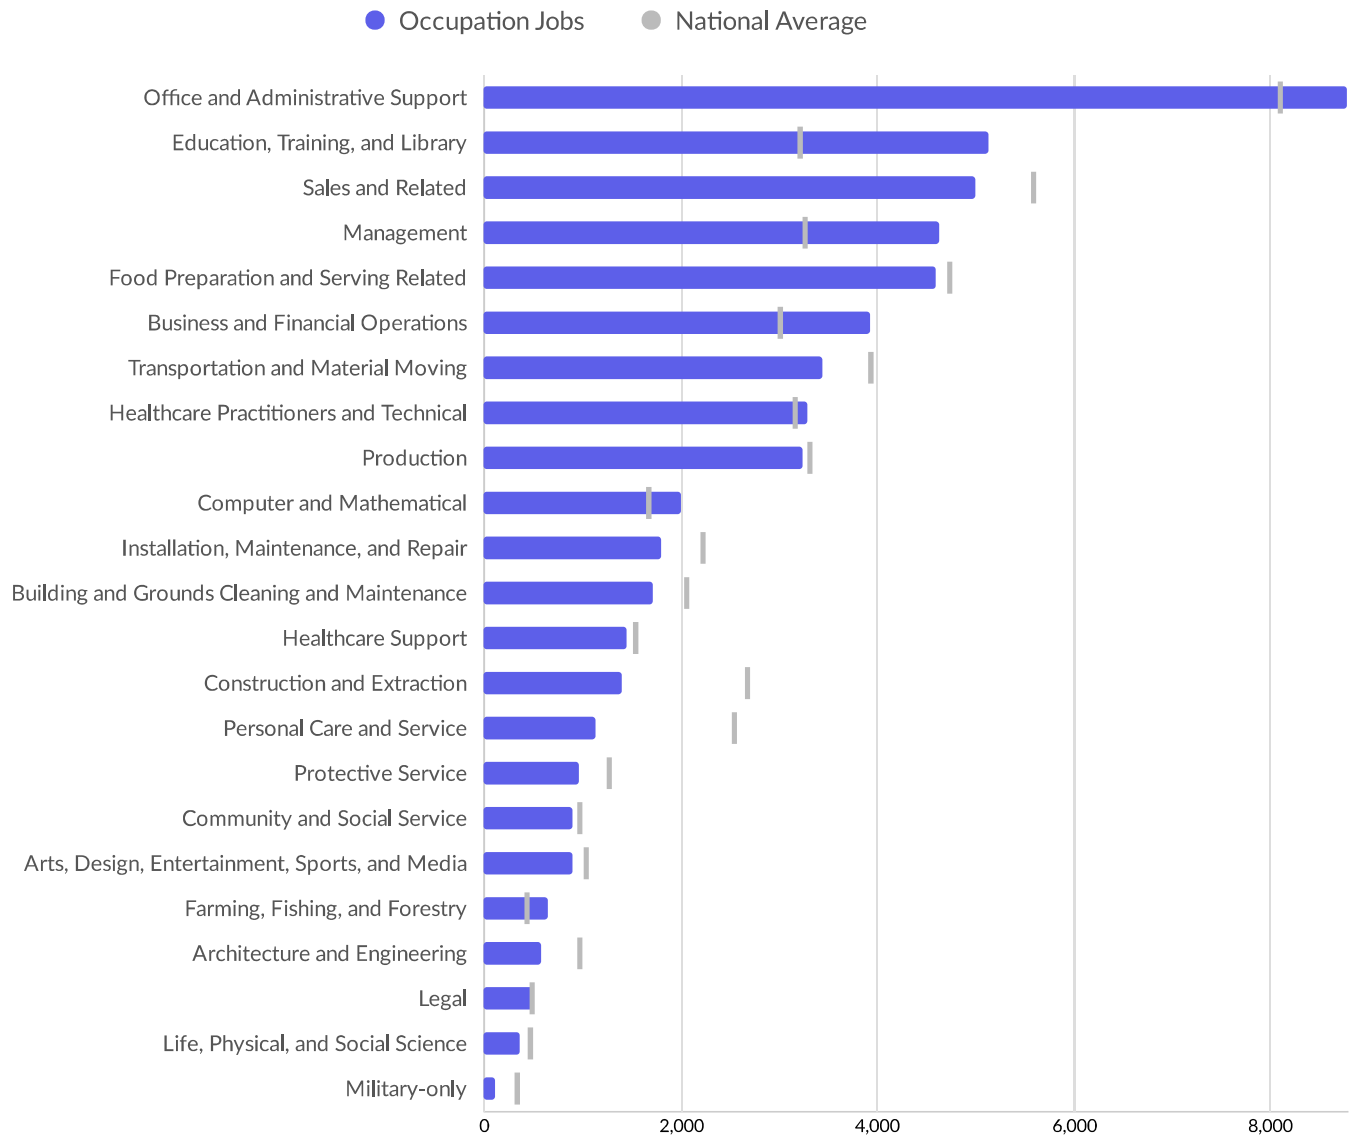

31 Illinois ZIPs

PONTIAC, ILLINOIS

Grundy Livingston Kankakee Workforce Board

187 S. Schuyler Avenue
Suite 560
Kankakee, Illinois 60901

Industry Characteristics

Largest Industries

Top Growing Industries

Top Industry Earnings

Workforce Characteristics

Largest Occupations

Top Occupation Earnings