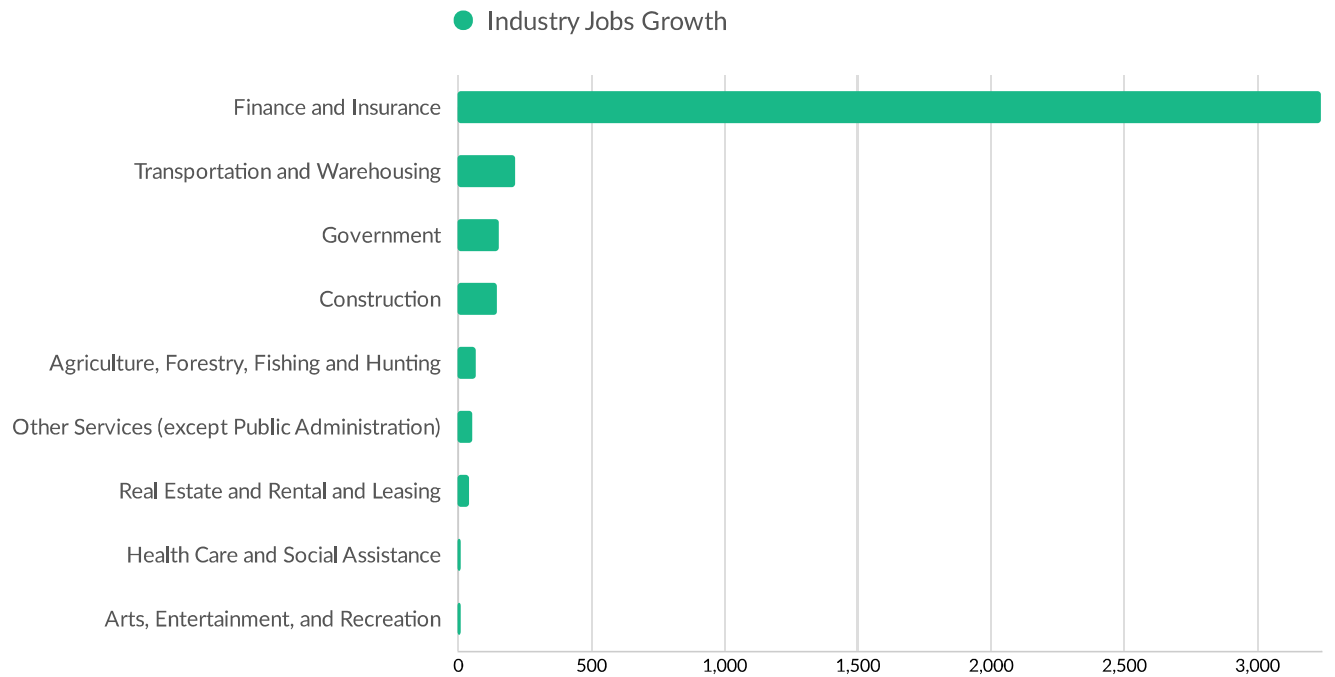

31 Illinois ZIPs

PONTIAC, ILLINOIS

Grundy Livingston Kankakee Workforce Board

187 S. Schuyler Avenue
Suite 560
Kankakee, Illinois 60901

Industry Characteristics

Largest Industries

Top Growing Industries

Top Industry Earnings

Workforce Characteristics

Largest Occupations

Top Occupation Earnings