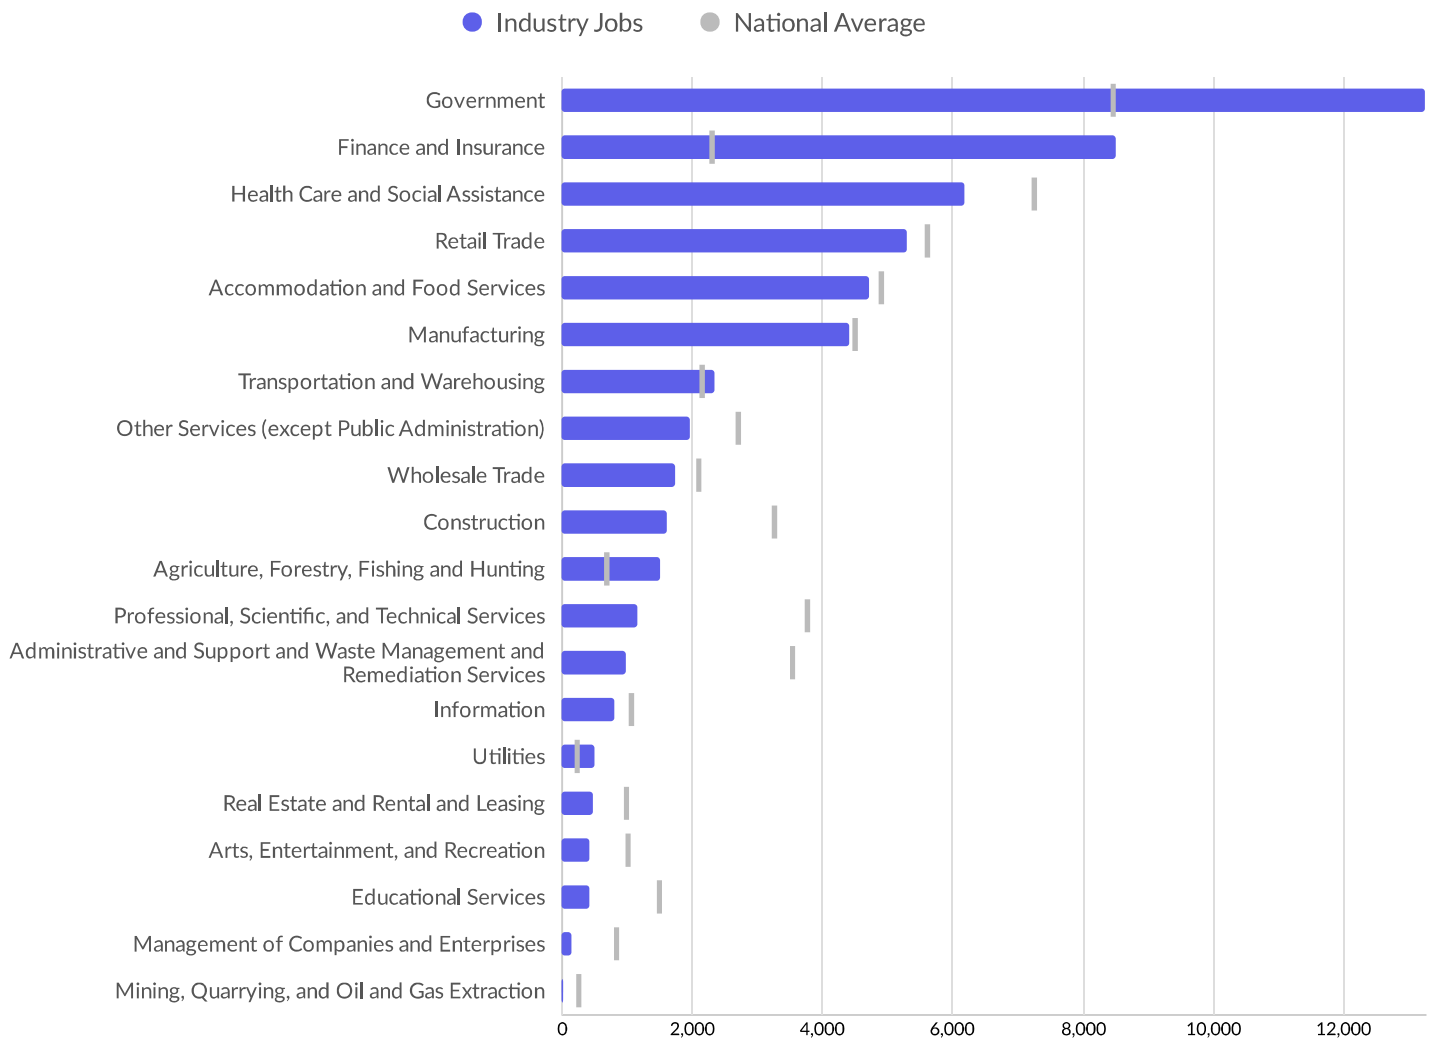

31 Illinois ZIPs

PONTIAC, ILLINOIS

Grundy Livingston Kankakee Workforce Board

187 S. Schuyler Avenue
Suite 560
Kankakee, Illinois 60901

Industry Characteristics

Largest Industries

Top Growing Industries

Top Industry Earnings

Workforce Characteristics

Largest Occupations

Top Occupation Earnings