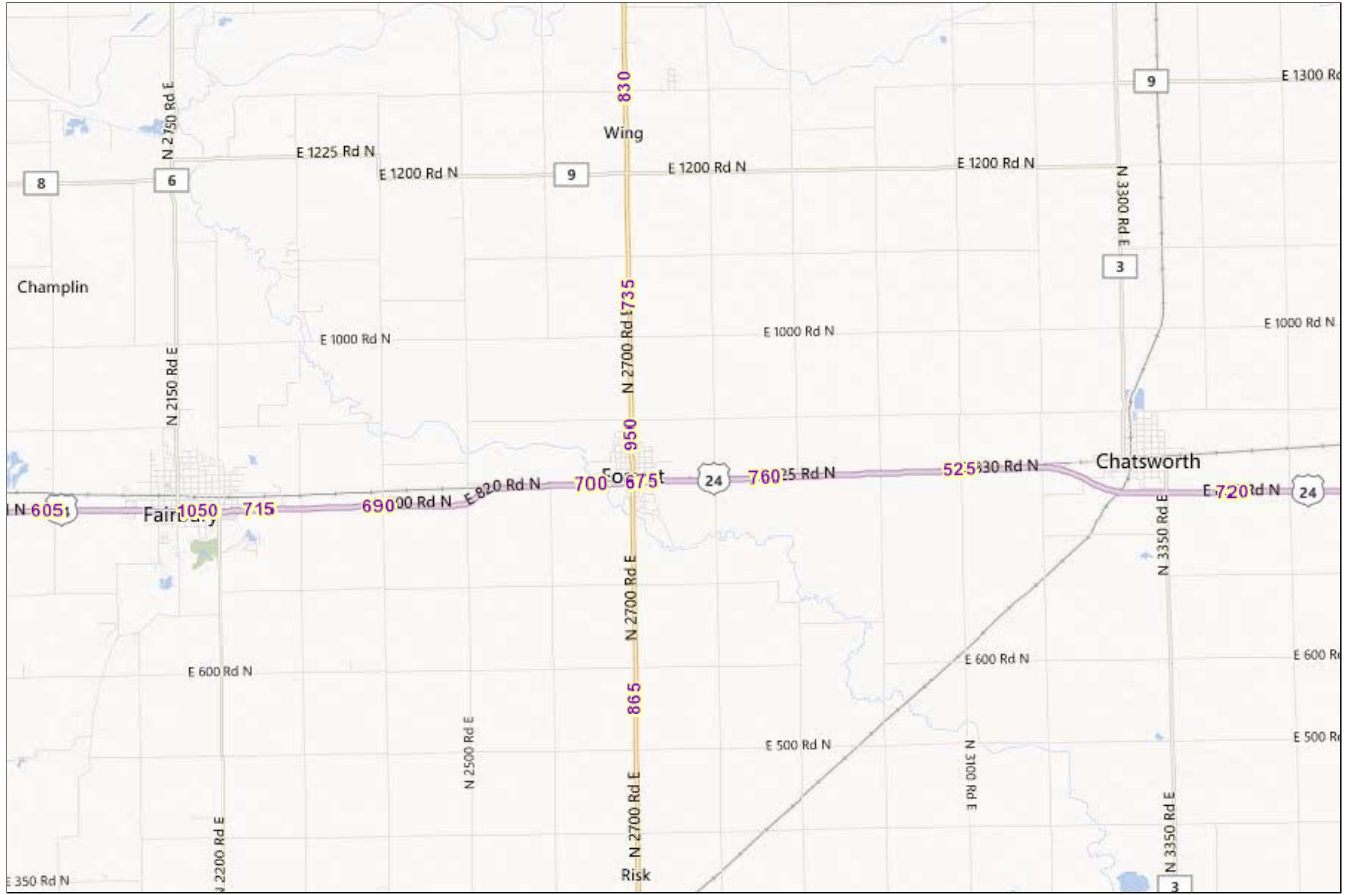

IL 47 & US 24 truck volume count

Created by Illinois DOT, 4/11/2013